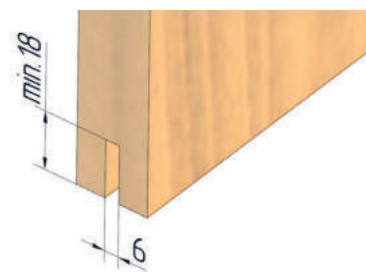

Wardrobe

28 kg

additional door assembly kit

(includes mounting material)

(Not included in the complete assembly kit. Available online only if required)

additional track 1 pc. 2,00mtrs

(includes mounting material)

(Not included in the complete assembly kit. Available online only if required)

additional floor guides 2 pc.

(includes mounting material)

(Not included in the complete assembly kit. Available online only if required)

How to assemble:

1.

2.

3.

4.

5.

6.