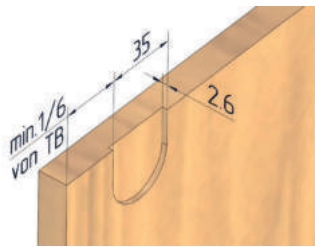

How to assemble:

1.